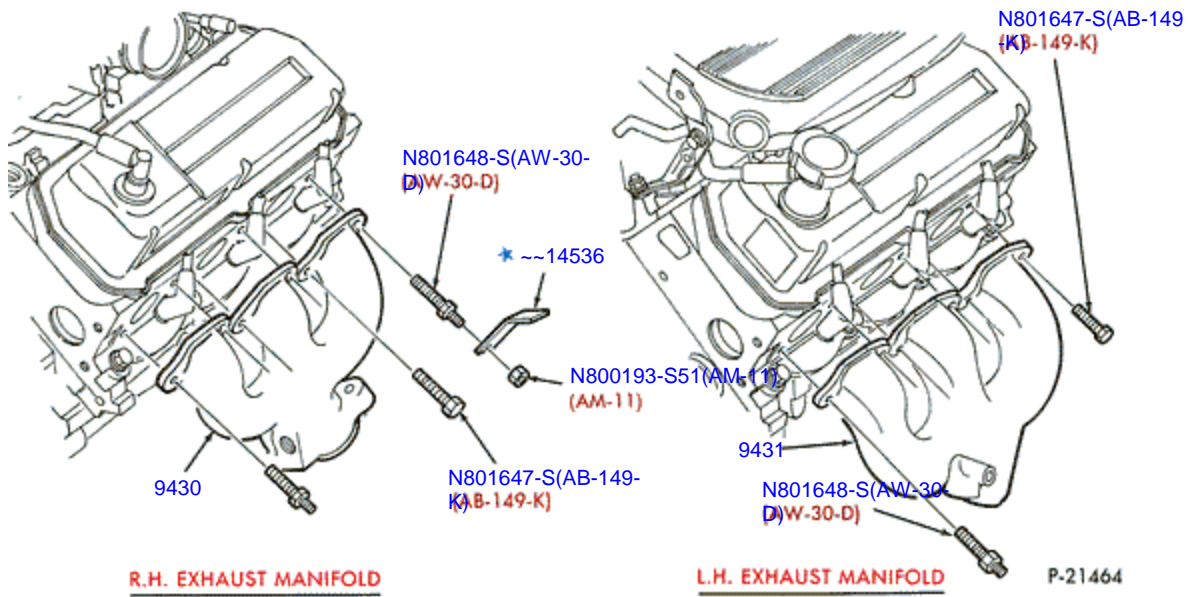

With compliments from ,

VIN:
2FMDA5145SBA29262

Catalogue: Windstar TW 1995-2003
Section: EXHAUST MANIFOLD AND RELATED PARTS 6 CYL. 3.8L 1995 - 1995

Build Date:
1995 (08.04.1994)