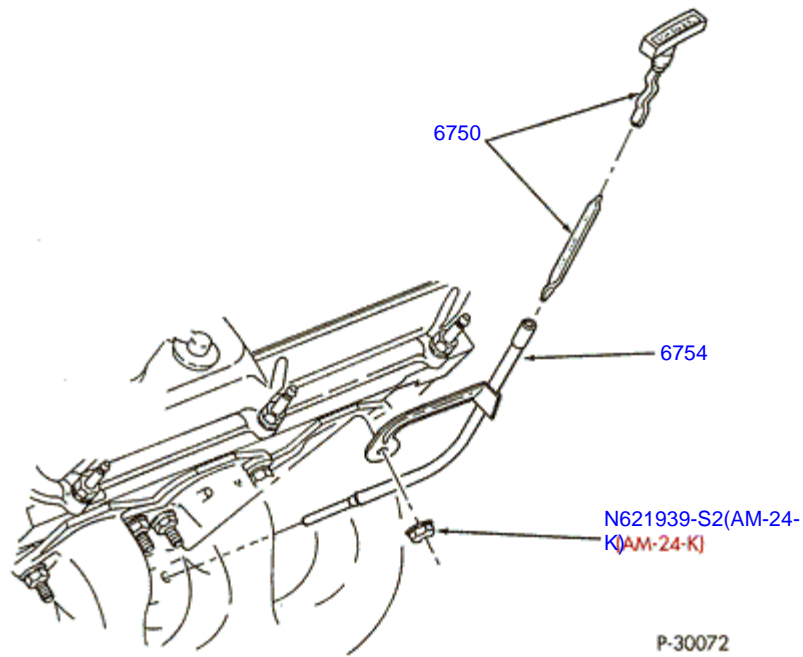

With compliments from ,

VIN:
2FMDA5145SBA29262

Catalogue: Windstar TW 1995-2003
Section: ENGINE OIL LEVEL INDICATOR AND TUBE 6 CYL. 3.8L 1995 - 2000

Build Date:
1995 (08.04.1994)