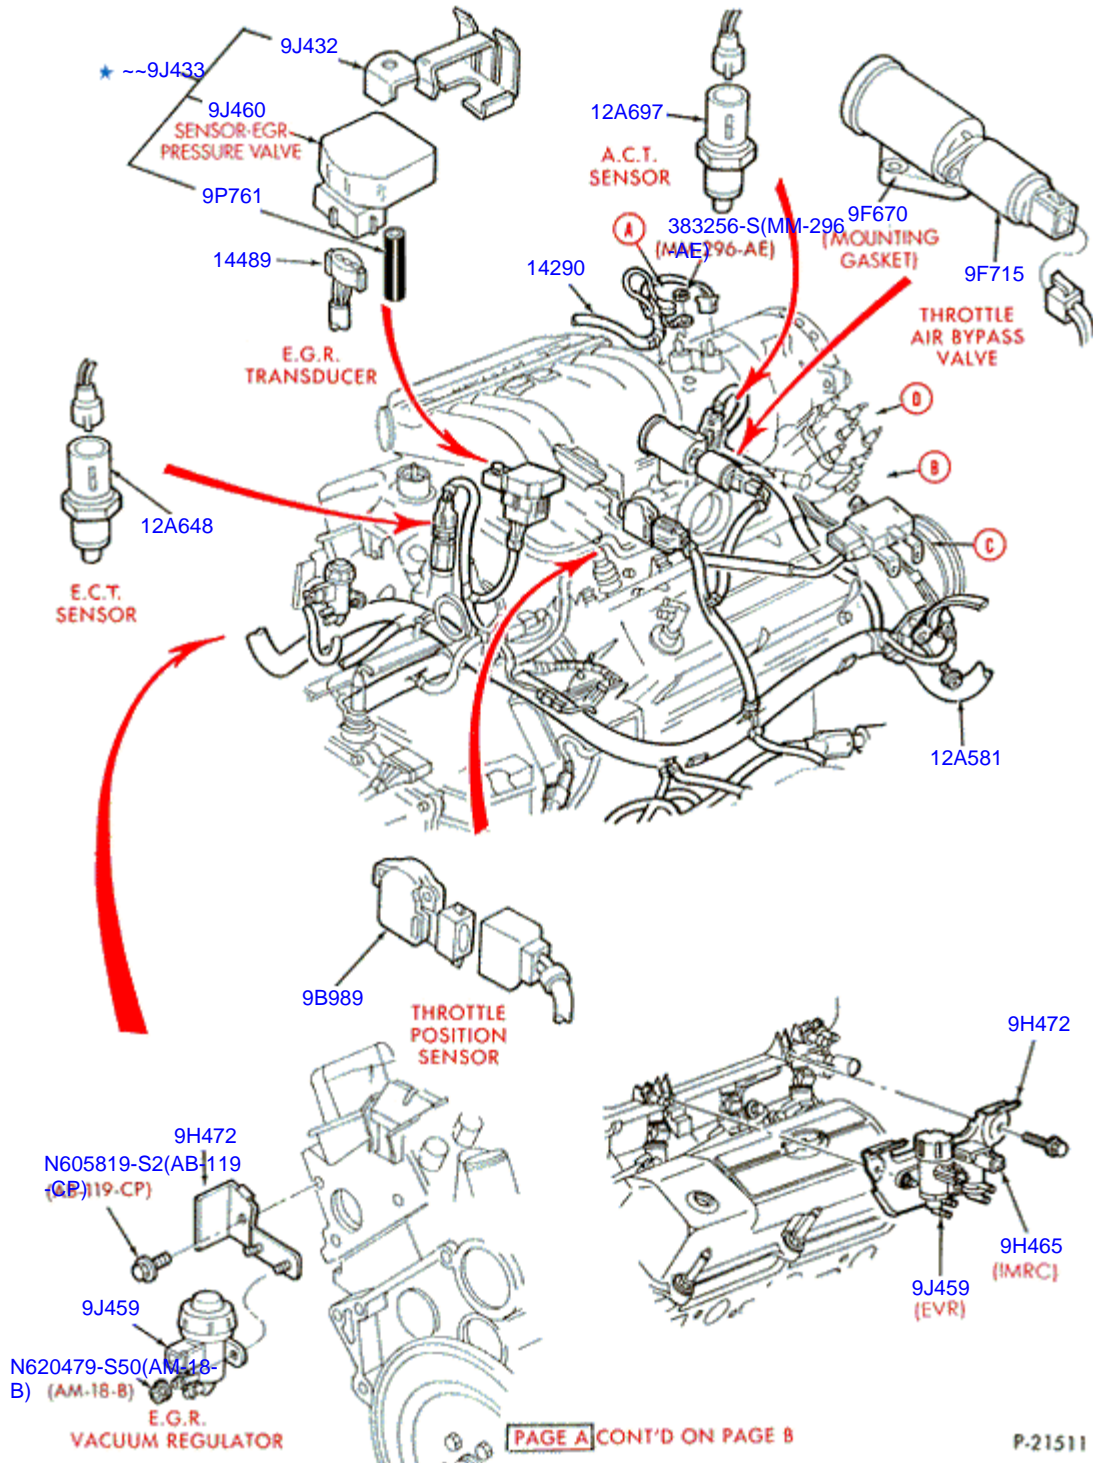

With compliments from ,

VIN:
2FMDA5145SBA29262

Catalogue: Windstar TW 1995-2003
Section: VALVES, CYLINDER HEAD + RELATED PARTS 6 CYL. 3.8L 1995 - 1995

Build Date:
1995 (08.04.1994)

With compliments from ,

VIN:
2FMDA5145SBA29262

Catalogue: Windstar TW 1995-2003

Section: WATER BY-PASS SYSTEM - 6 CYL. 3.0L WATER PUMP HOSES 1995 - 1998

Build Date:
1995 (08.04.1994)

With compliments from ,

VIN:
2FMDA5145SBA29262