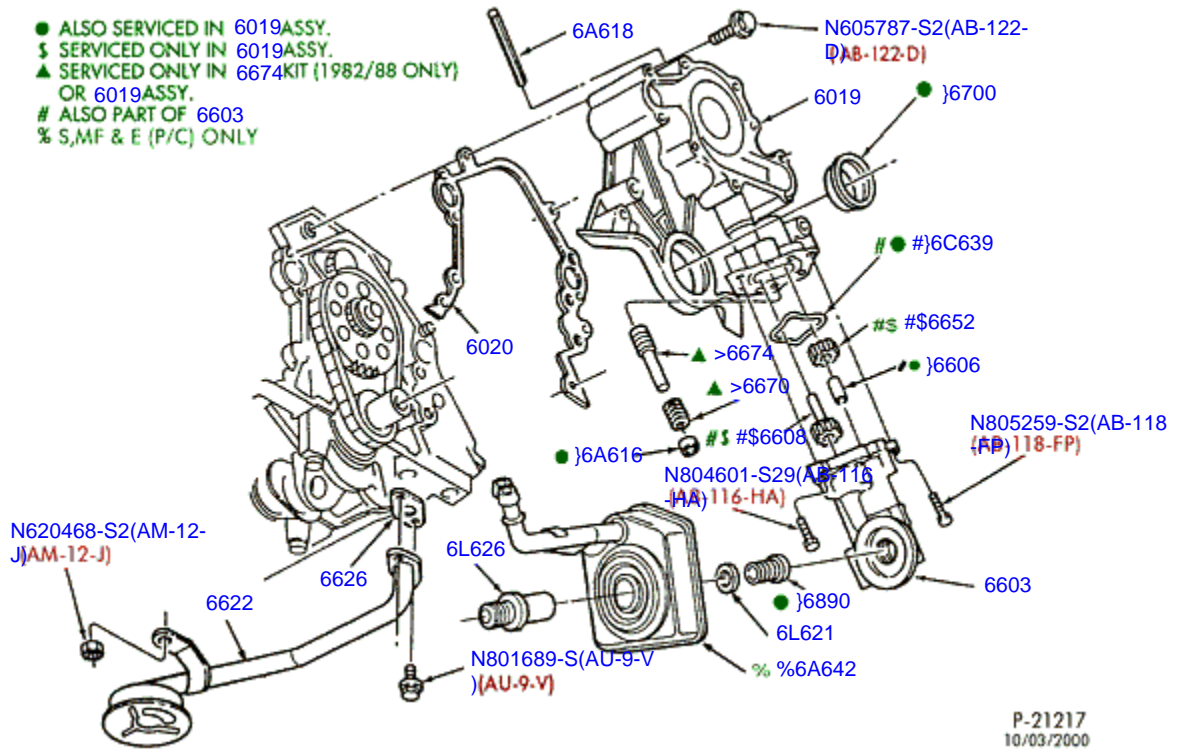

Build Date:
1995 (08.04.1994)

With compliments from ,

VIN:
2FMDA5145SBA29262

Catalogue: Windstar TW 1995-2003
Section: OIL PUMP, SCREEN + RELATED PARTS 6 CYL. 3.8L 1995 - 1995

Build Date:
1995 (08.04.1994)

With compliments from ,

VIN:
2FMDA5145SBA29262

Catalogue: Windstar TW 1995-2003
Section: TENSIONER ASY. AND RELATED PARTS 6 CYL. 3.8L 1995 - 1998

Build Date:
1995 (08.04.1994)

P-29946
03/17/2000