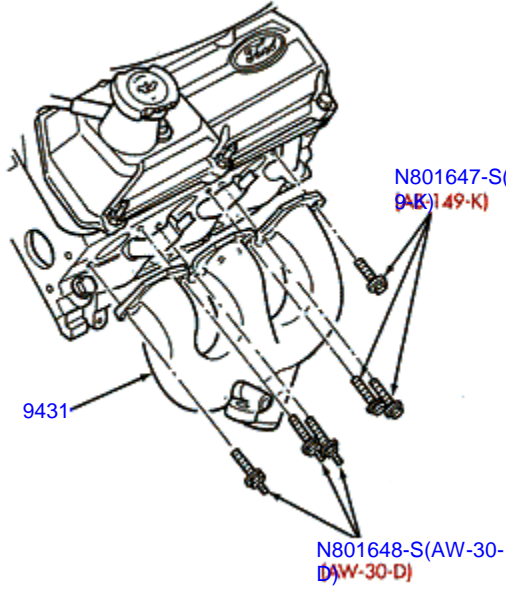

With compliments from ,

VIN:
2FMDA5145SBA29262

Catalogue: Windstar TW 1995-2003
Section: EXHAUST MANIFOLD 6 CYL. 3.8L 1995 - 1995

Build Date:
1995 (08.04.1994)

L.H. EXHAUST MANIFOLD