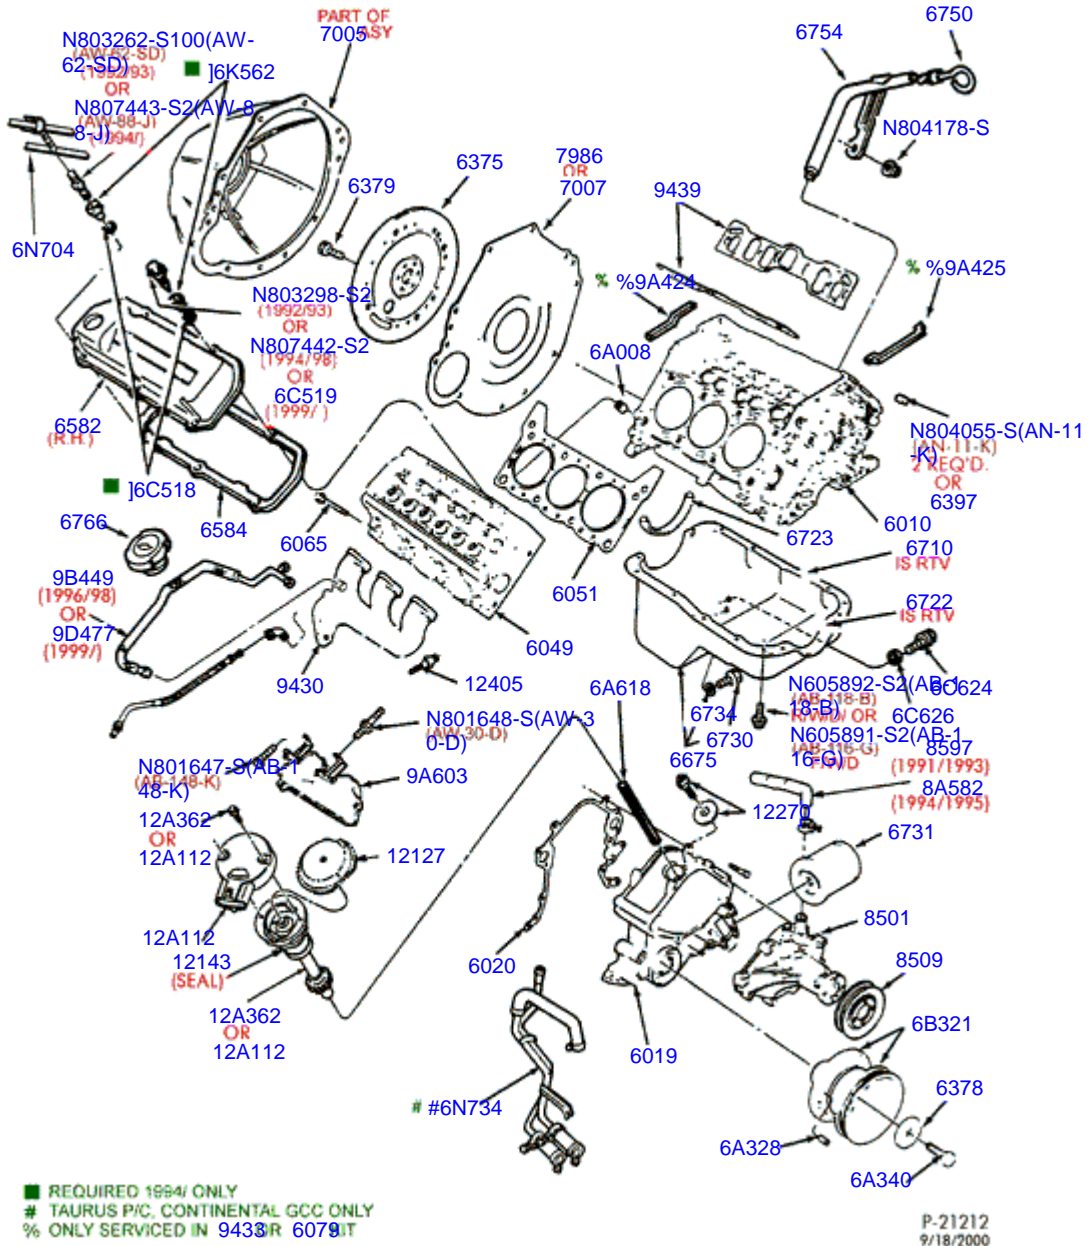

VIN:
2FMDA5145SBA29262

Catalogue: Windstar TW 1995-2003
Section: CRANKSHAFT AND FLYWHEEL 6 CYL. 3.8L 1995 - 1996

Build Date:
1995 (08.04.1994)

P-17026
03/21/2007

Catalogue: Windstar TW 1995-2003
Section: CYLINDER BLOCK - EXTERNAL PARTS 6 CYL. 3.8L 1995 - 1999

Build Date:
1995 (08.04.1994)

Catalogue: Windstar TW 1995-2003
Section: CYLINDER BLOCK - INTERNAL PARTS 6 CYL. 3.8L 1995 - 1998

Build Date:
1995 (08.04.1994)

With compliments from ,

VIN:
2FMDA5145SBA29262

Build Date:
1995 (08.04.1994)

With compliments from ,

VIN:
2FMDA5145SBA29262

Catalogue: Windstar TW 1995-2003
Section: OIL PUMP, SCREEN + RELATED PARTS 6 CYL. 3.8L 1995 - 1995

Build Date:
1995 (08.04.1994)

With compliments from ,

VIN:
2FMDA5145SBA29262

Catalogue: Windstar TW 1995-2003
Section: TENSIONER ASY. AND RELATED PARTS 6 CYL. 3.8L 1995 - 1998

Build Date:
1995 (08.04.1994)

P-29946
03/17/2000