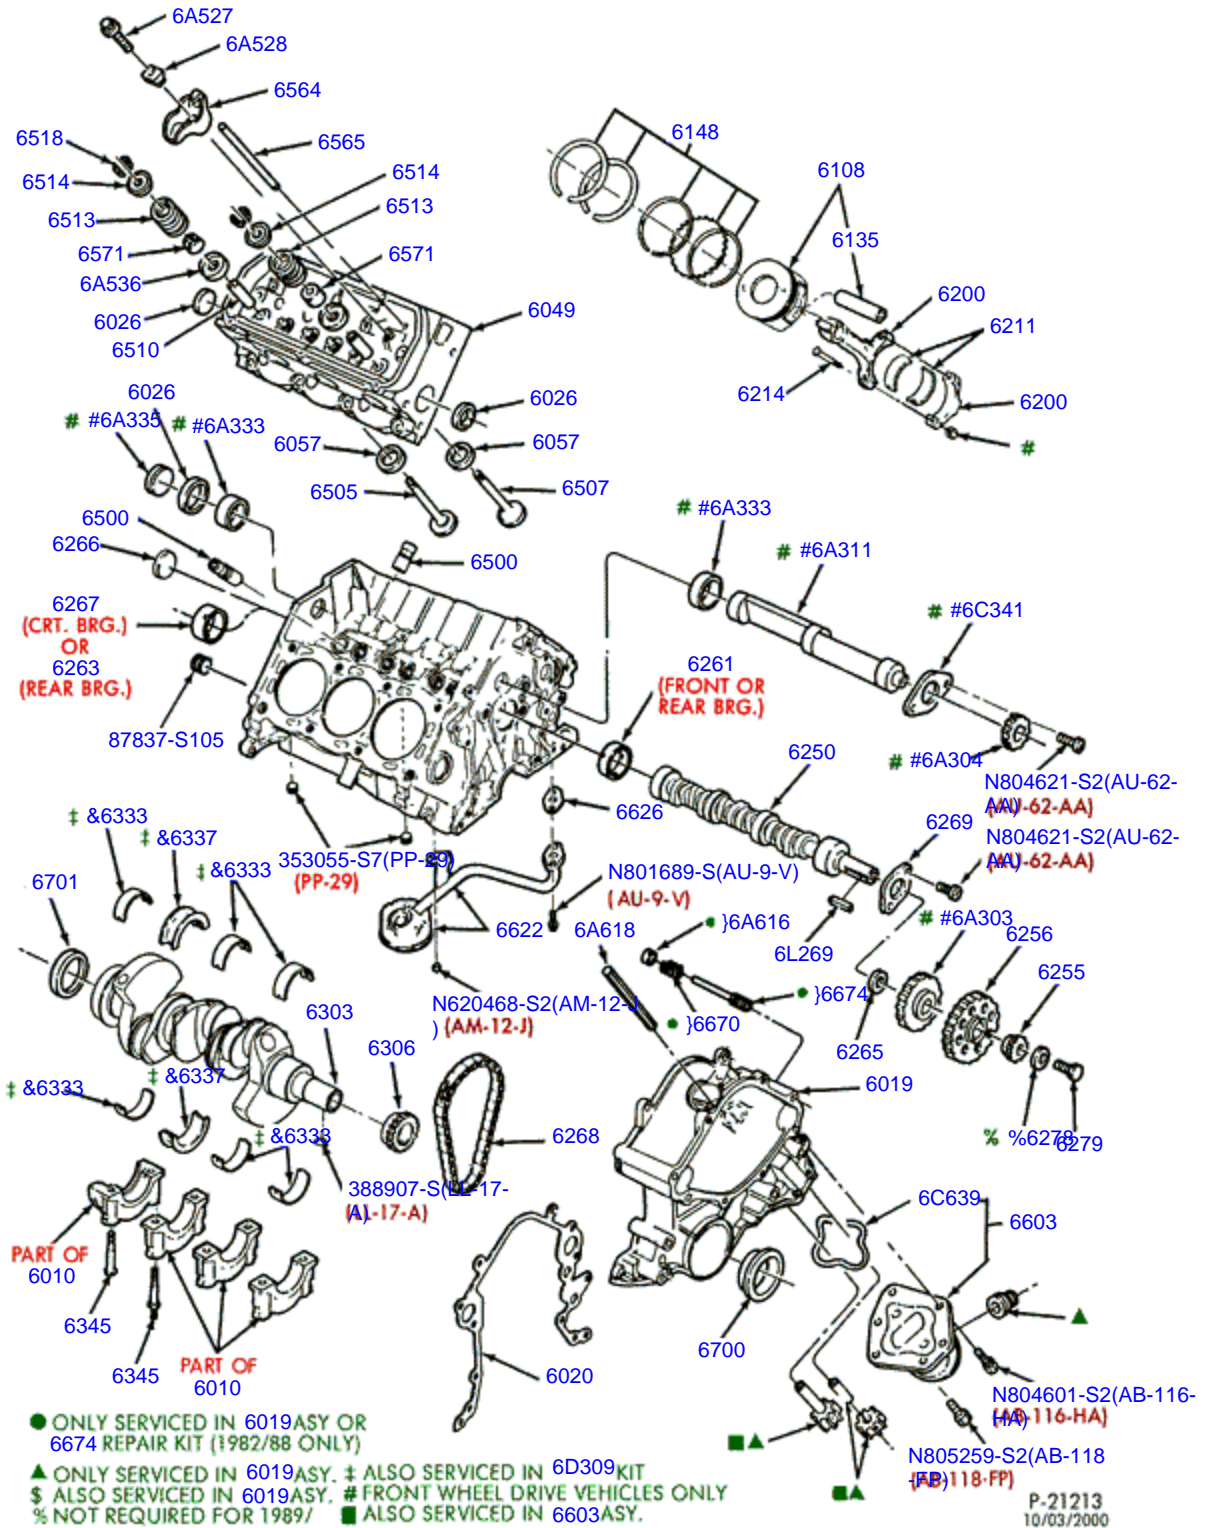

VIN:
2FMDA5145SBA29262

Catalogue: Windstar TW 1995-2003
Section: CRANKSHAFT AND FLYWHEEL 6 CYL. 3.8L 1995 - 1996

Build Date:
1995 (08.04.1994)

P-17026
03/21/2007

Catalogue: Windstar TW 1995-2003
Section: CYLINDER BLOCK - EXTERNAL PARTS 6 CYL. 3.8L 1995 - 1999

Build Date:
1995 (08.04.1994)

Catalogue: Windstar TW 1995-2003
Section: CYLINDER BLOCK - INTERNAL PARTS 6 CYL. 3.8L 1995 - 1998

Build Date:
1995 (08.04.1994)

With compliments from ,

VIN:
2FMDA5145SBA29262

Build Date:
1995 (08.04.1994)

With compliments from ,

VIN:
2FMDA5145SBA29262

Catalogue: Windstar TW 1995-2003
Section: OIL PUMP, SCREEN + RELATED PARTS 6 CYL. 3.8L 1995 - 1995

Build Date:
1995 (08.04.1994)

With compliments from ,

VIN:
2FMDA5145SBA29262

Catalogue: Windstar TW 1995-2003
Section: TENSIONER ASY. AND RELATED PARTS 6 CYL. 3.8L 1995 - 1998

Build Date:
1995 (08.04.1994)

P-29946
03/17/2000