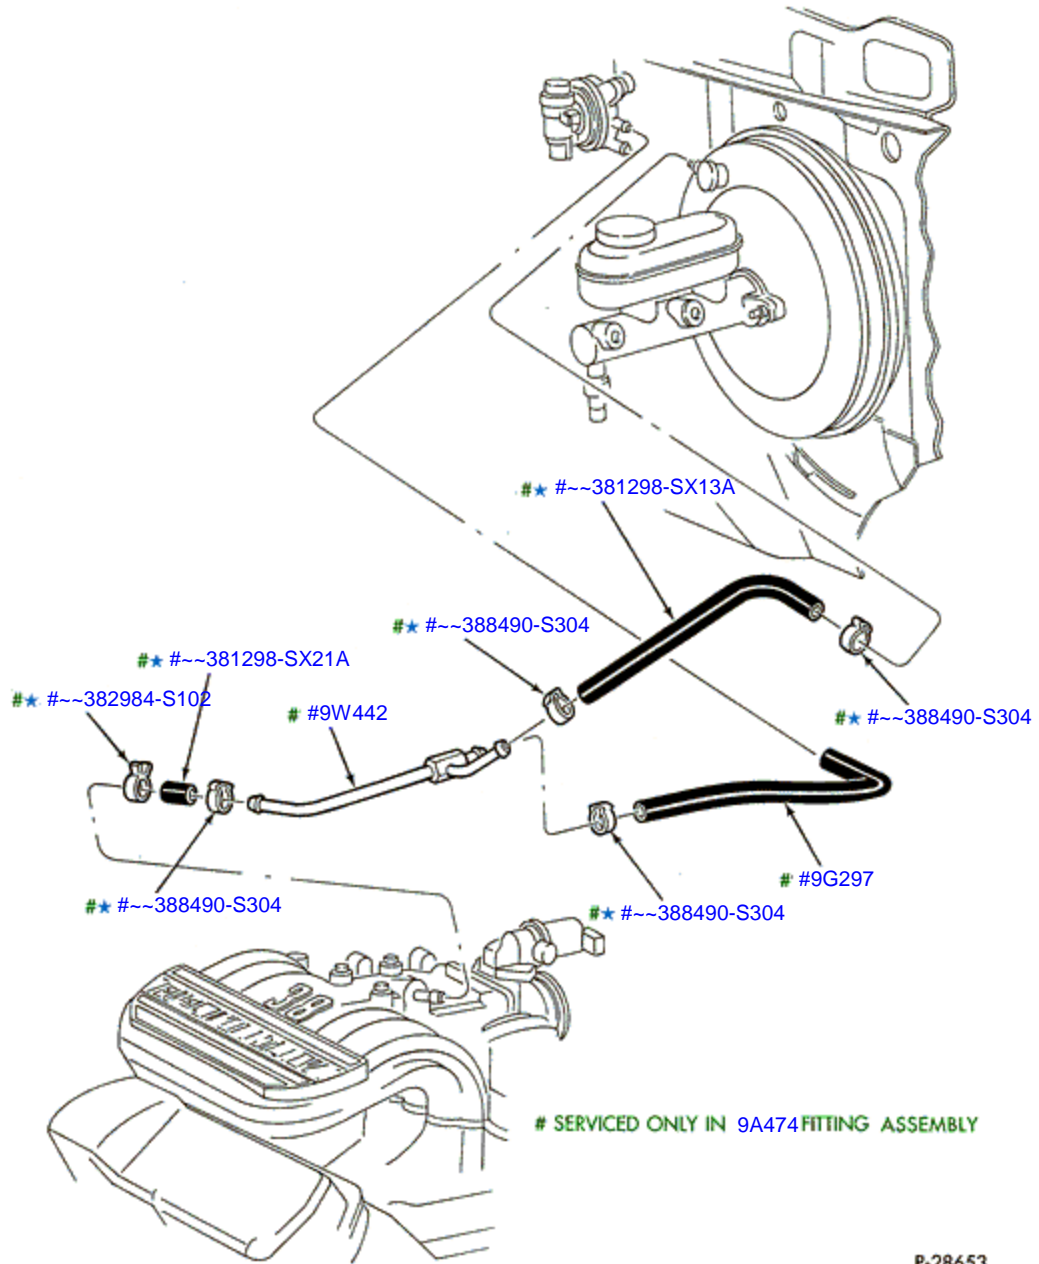

With compliments from ,

VIN:
2FMDA5145SBA29262

Catalogue: Windstar TW 1995-2003
Section: VACUUM SYSTEM AND RELATED PARTS 6 CYL. 3.8L 1995 - 1998

Build Date:
1995 (08.04.1994)

P-28653