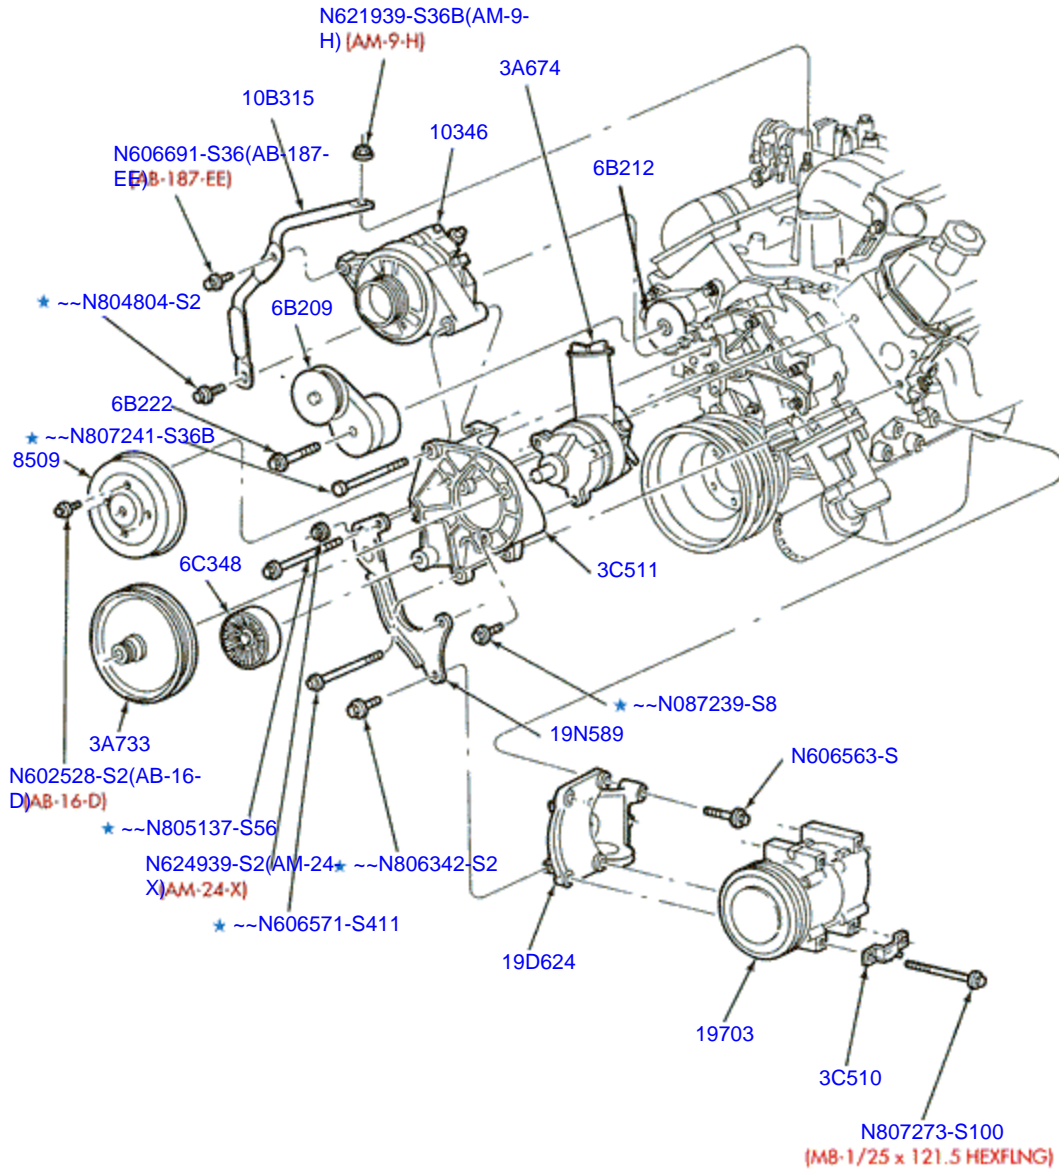

Catalogue: Windstar TW 1995-2003
Section: EXHAUST MANIFOLD 6 CYL. 3.8L 1995 - 1995

Build Date:
1995 (08.04.1994)

L.H. EXHAUST MANIFOLD

R.H. EXHAUST MANIFOLD

With compliments from ,

VIN:
2FMDA5145SBA29262

Catalogue: Windstar TW 1995-2003
Section: EXHAUST MANIFOLD AND RELATED PARTS 6 CYL. 3.8L 1995 - 1995

VIN:
2FMDA5145SBA29262

Catalogue: Windstar TW 1995-2003
Section: CRANKSHAFT AND FLYWHEEL 6 CYL. 3.8L 1995 - 1996

Build Date:
1995 (08.04.1994)

P-17026
03/21/2007

Catalogue: Windstar TW 1995-2003
Section: CYLINDER BLOCK - EXTERNAL PARTS 6 CYL. 3.8L 1995 - 1999

Build Date:
1995 (08.04.1994)

With compliments from ,

VIN:
2FMDA5145SBA29262

Catalogue: Windstar TW 1995-2003
Section: OIL PUMP, SCREEN + RELATED PARTS 6 CYL. 3.8L 1995 - 1995

Build Date:
1995 (08.04.1994)

With compliments from ,

VIN:
2FMDA5145SBA29262

Catalogue: Windstar TW 1995-2003
Section: TENSIONER ASY. AND RELATED PARTS 6 CYL. 3.8L 1995 - 1998

Build Date:
1995 (08.04.1994)

P-29946
03/17/2000