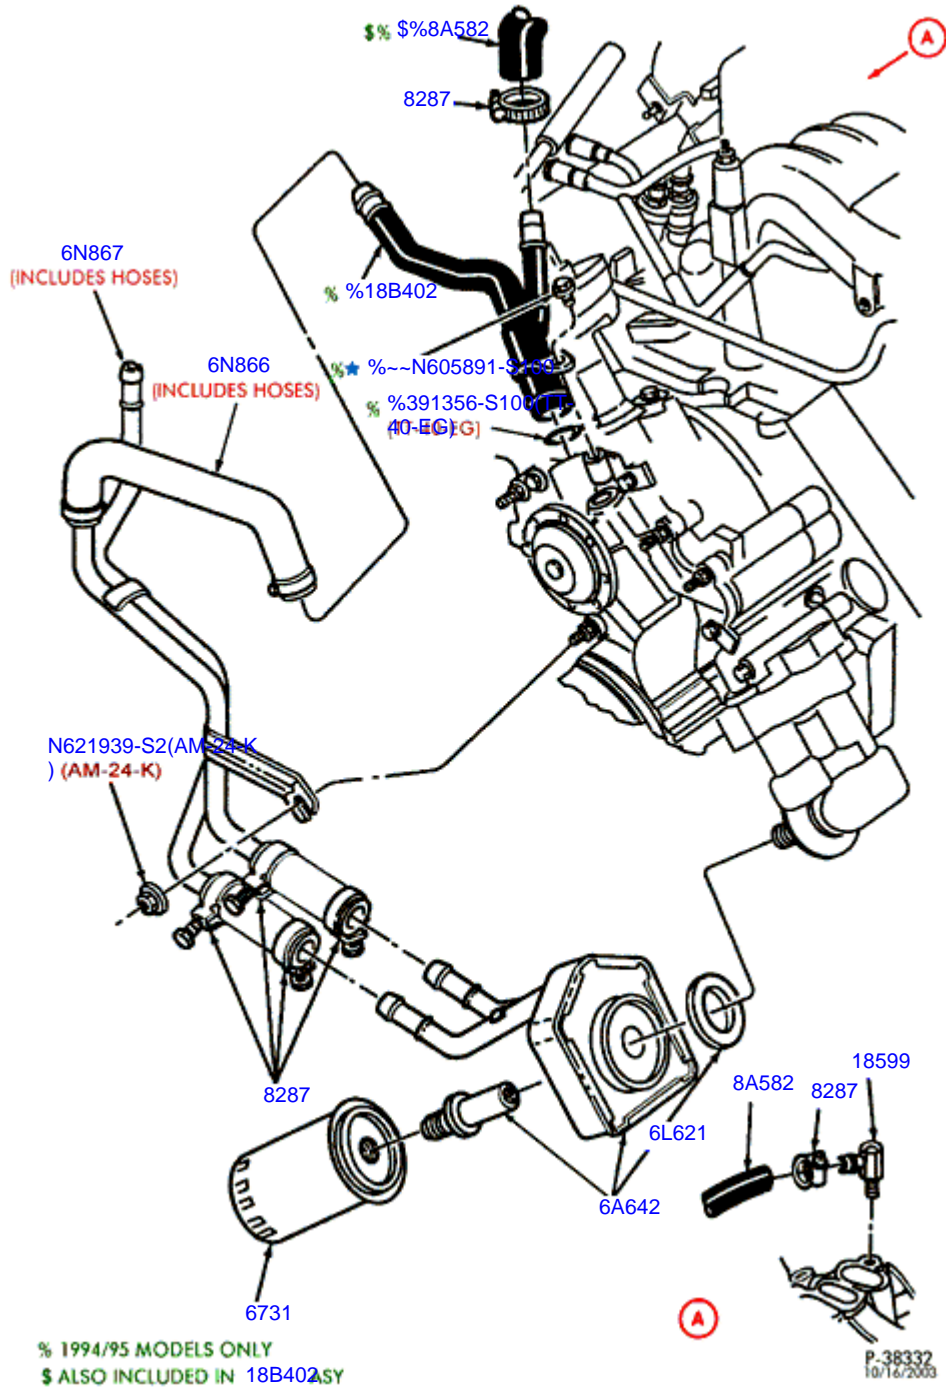

With compliments from ,

VIN:
2FMDA5145SBA29262

Catalogue: Windstar TW 1995-2003
Section: ENGINE OIL COOLER AND FILTER 6 CYL. 3.8L 1995 - 2000

Build Date:
1995 (08.04.1994)