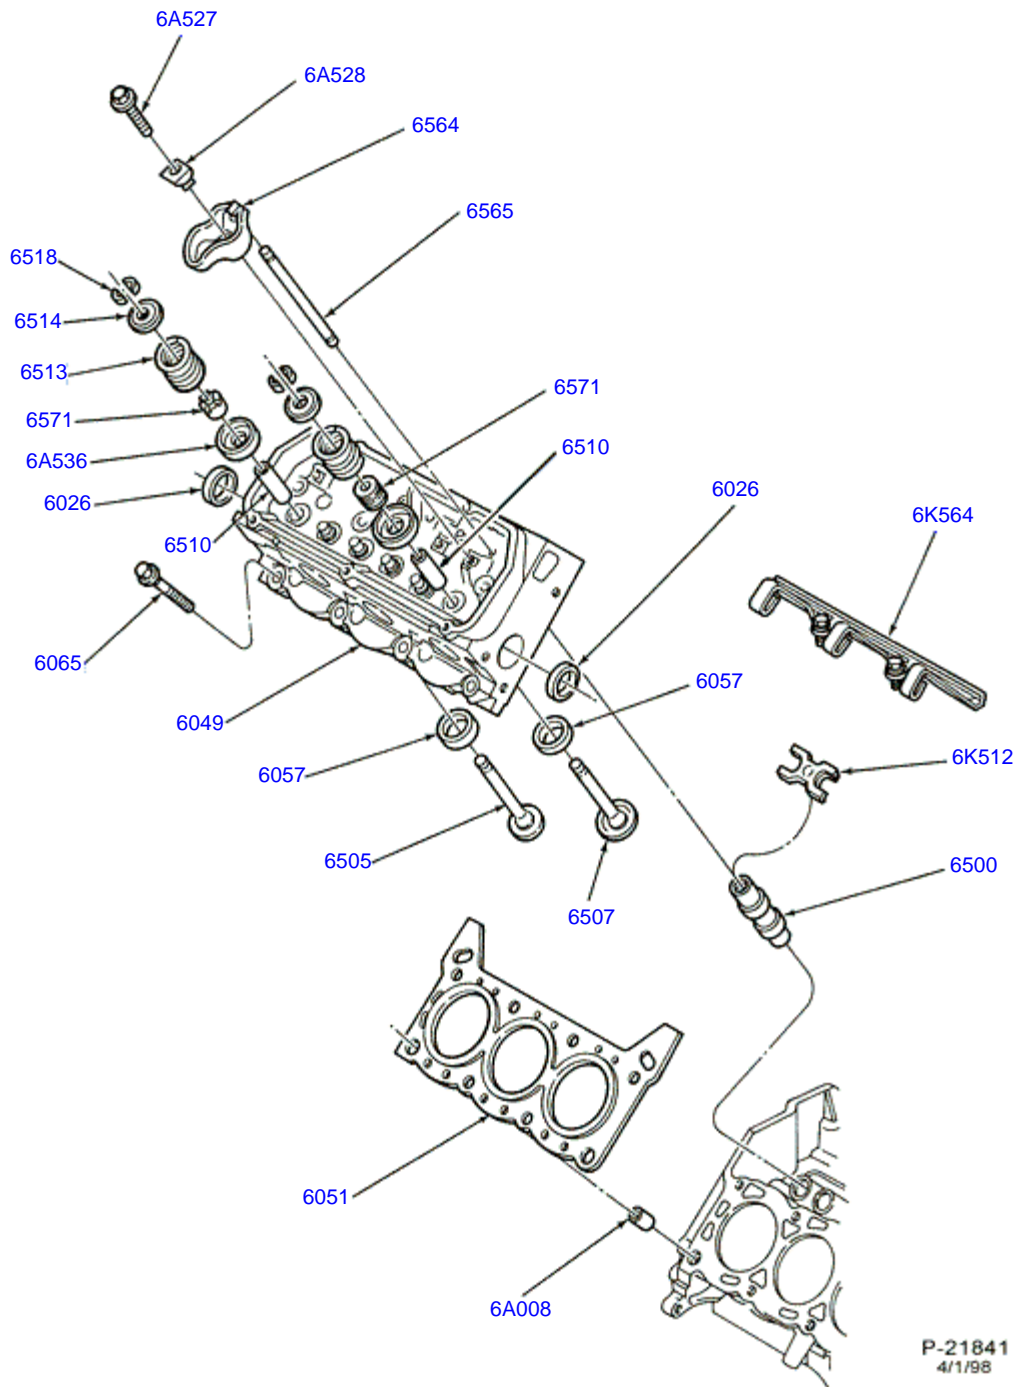

With compliments from ,

VIN:
2FMDA5145SBA29262

Catalogue: Windstar TW 1995-2003
Section: VALVES, CYLINDER HEAD + RELATED PARTS 6 CYL. 3.8L 1995 - 1995

Build Date:
1995 (08.04.1994)

With compliments from ,

VIN:
2FMDA5145SBA29262

Catalogue: Windstar TW 1995-2003

Section: WATER BY-PASS SYSTEM - 6 CYL. 3.0L WATER PUMP HOSES 1995 - 1998

Build Date:
1995 (08.04.1994)

With compliments from ,

VIN:
2FMDA5145SBA29262

VIN:
2FMDA5145SBA29262

Catalogue: Windstar TW 1995-2003
Section: CRANKSHAFT AND FLYWHEEL 6 CYL. 3.8L 1995 - 1996

Build Date:
1995 (08.04.1994)

P-17026
03/21/2007

Catalogue: Windstar TW 1995-2003
Section: CYLINDER BLOCK - EXTERNAL PARTS 6 CYL. 3.8L 1995 - 1999

With compliments from ,

VIN:
2FMDA5145SBA29262

Catalogue: Windstar TW 1995-2003
Section: TENSIONER ASY. AND RELATED PARTS 6 CYL. 3.8L 1995 - 1998

Build Date:
1995 (08.04.1994)

P-29946
03/17/2000