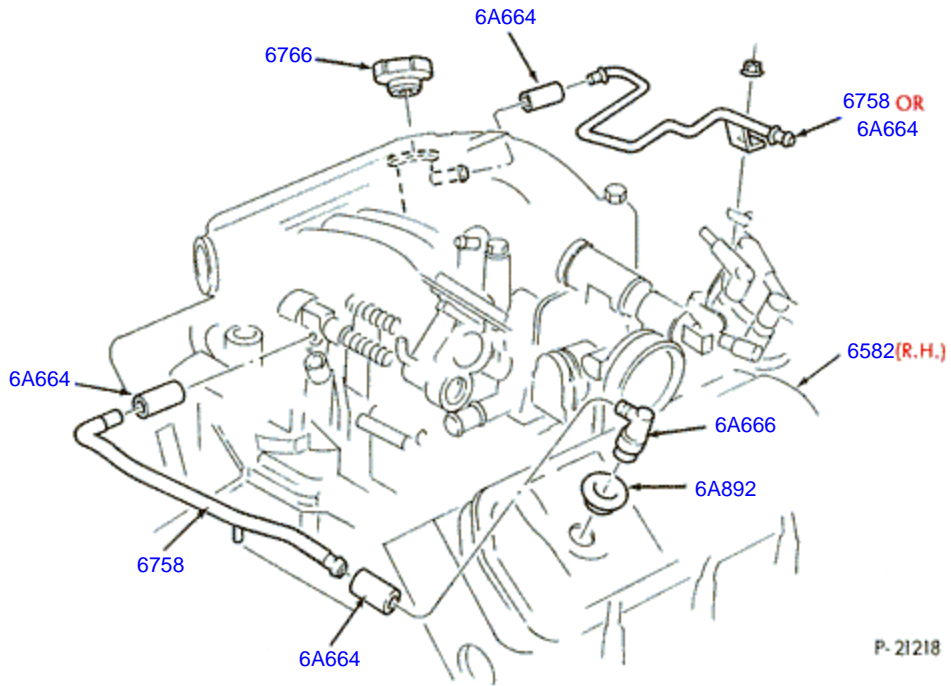

With compliments from ,

VIN:
2FMDA5145SBA29262

Catalogue: Windstar TW 1995-2003
Section: CRANKCASE VENTILATION SYSTEM 6 CYL. 3.8L 1995 - 1998

Build Date:
1995 (08.04.1994)

P-21218