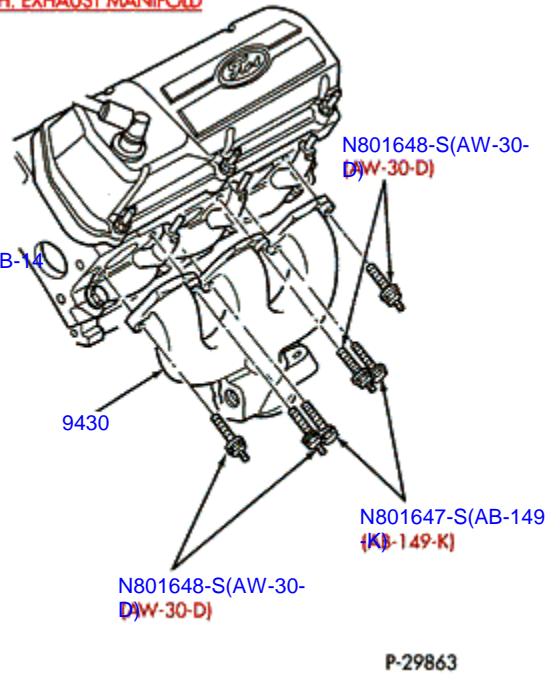

With compliments from ,

VIN:
2FMDA5145SBA29262

Catalogue: Windstar TW 1995-2003
Section: VALVES, CYLINDER HEAD + RELATED PARTS 6 CYL. 3.8L 1995 - 1995

Build Date:
1995 (08.04.1994)

With compliments from ,

VIN:
2FMDA5145SBA29262

Catalogue: Windstar TW 1995-2003

Section: WATER BY-PASS SYSTEM - 6 CYL. 3.0L WATER PUMP HOSES 1995 - 1998

Build Date:
1995 (08.04.1994)

With compliments from ,

VIN:
2FMDA5145SBA29262

Catalogue: Windstar TW 1995-2003
Section: EXHAUST MANIFOLD 6 CYL. 3.8L 1995 - 1995

Build Date:
1995 (08.04.1994)

L.H. EXHAUST MANIFOLD

R.H. EXHAUST MANIFOLD

With compliments from ,

VIN:
2FMDA5145SBA29262

Catalogue: Windstar TW 1995-2003
Section: EXHAUST MANIFOLD AND RELATED PARTS 6 CYL. 3.8L 1995 - 1995