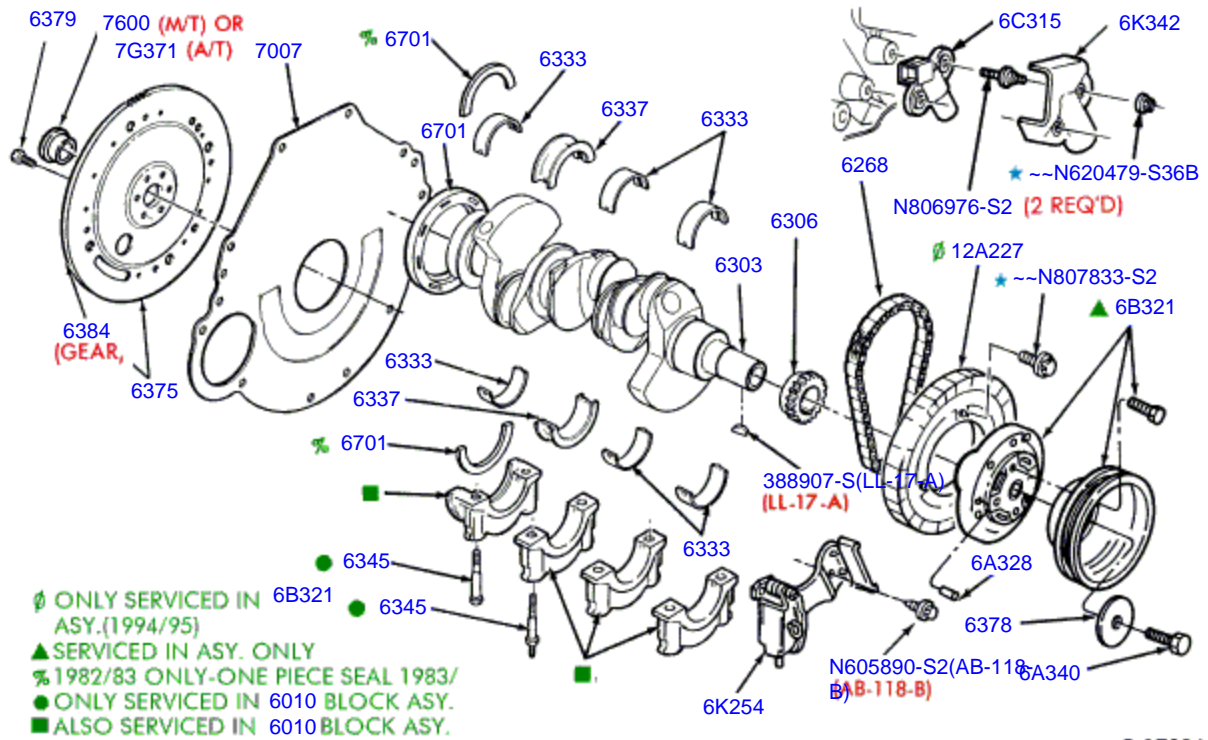

VIN:
2FMDA5145SBA29262

Catalogue: Windstar TW 1995-2003
Section: CRANKSHAFT AND FLYWHEEL 6 CYL. 3.8L 1995 - 1996

Build Date:
1995 (08.04.1994)

P-17026
03/21/2007

Catalogue: Windstar TW 1995-2003
Section: CYLINDER BLOCK - EXTERNAL PARTS 6 CYL. 3.8L 1995 - 1999

Build Date:
1995 (08.04.1994)

Catalogue: Windstar TW 1995-2003
Section: CYLINDER BLOCK - INTERNAL PARTS 6 CYL. 3.8L 1995 - 1998

Build Date:
1995 (08.04.1994)

With compliments from ,

VIN:
2FMDA5145SBA29262

Build Date:
1995 (08.04.1994)

With compliments from ,

VIN:
2FMDA5145SBA29262

Catalogue: Windstar TW 1995-2003
Section: OIL PUMP, SCREEN + RELATED PARTS 6 CYL. 3.8L 1995 - 1995

Build Date:
1995 (08.04.1994)

With compliments from ,

VIN:
2FMDA5145SBA29262

Catalogue: Windstar TW 1995-2003
Section: TENSIONER ASY. AND RELATED PARTS 6 CYL. 3.8L 1995 - 1998

Build Date:
1995 (08.04.1994)

P-29946
03/17/2000