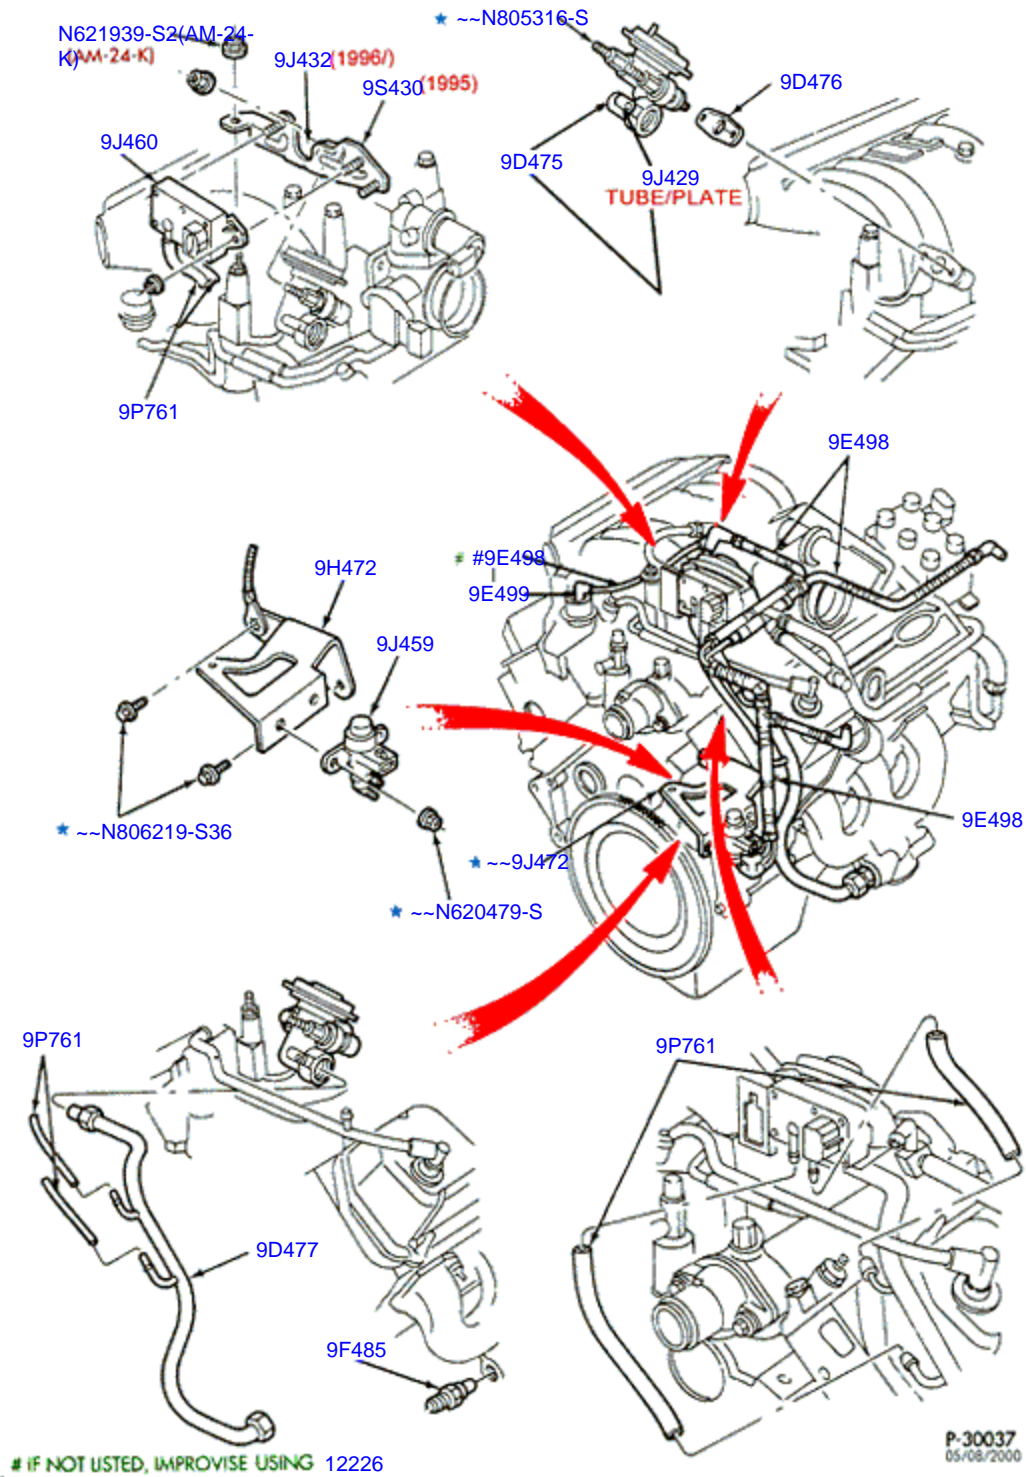

With compliments from ,

VIN:
2FMDA5145SBA29262

Catalogue: Windstar TW 1995-2003
Section: VALVES, CYLINDER HEAD + RELATED PARTS 6 CYL. 3.8L 1995 - 1995

Build Date:
1995 (08.04.1994)

With compliments from ,

VIN:
2FMDA5145SBA29262

Catalogue: Windstar TW 1995-2003

Section: WATER BY-PASS SYSTEM - 6 CYL. 3.0L WATER PUMP HOSES 1995 - 1998

Build Date:
1995 (08.04.1994)

With compliments from ,

VIN:
2FMDA5145SBA29262

Catalogue: Windstar TW 1995-2003
Section: EXHAUST MANIFOLD 6 CYL. 3.8L 1995 - 1995

Build Date:
1995 (08.04.1994)

L.H. EXHAUST MANIFOLD

R.H. EXHAUST MANIFOLD

With compliments from ,

VIN:
2FMDA5145SBA29262

Catalogue: Windstar TW 1995-2003
Section: EXHAUST MANIFOLD AND RELATED PARTS 6 CYL. 3.8L 1995 - 1995

VIN:
2FMDA5145SBA29262

Catalogue: Windstar TW 1995-2003
Section: CRANKSHAFT AND FLYWHEEL 6 CYL. 3.8L 1995 - 1996

Build Date:
1995 (08.04.1994)

P-17026
03/21/2007

Catalogue: Windstar TW 1995-2003
Section: CYLINDER BLOCK - EXTERNAL PARTS 6 CYL. 3.8L 1995 - 1999