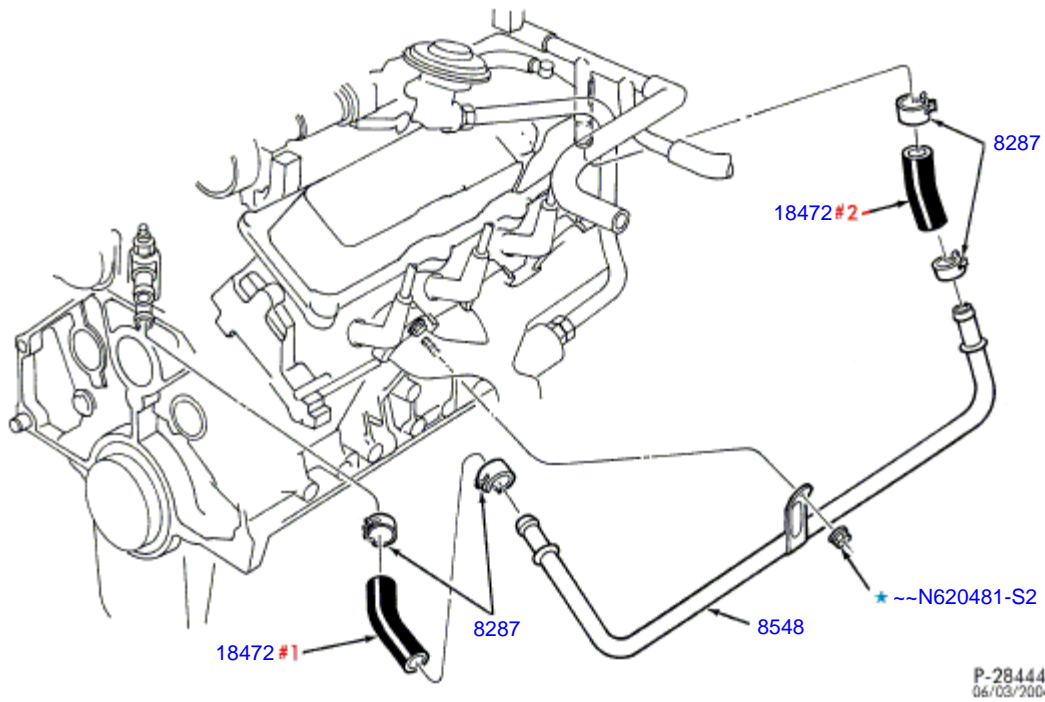

With compliments from ,

VIN:
2FMDA5145SBA29262

Catalogue: Windstar TW 1995-2003
Section: VALVES, CYLINDER HEAD + RELATED PARTS 6 CYL. 3.8L 1995 - 1995

Build Date:
1995 (08.04.1994)

With compliments from ,

VIN:
2FMDA5145SBA29262

Catalogue: Windstar TW 1995-2003

Section: WATER BY-PASS SYSTEM - 6 CYL. 3.0L WATER PUMP HOSES 1995 - 1998

Build Date:
1995 (08.04.1994)

With compliments from ,

VIN:
2FMDA5145SBA29262

Build Date:
1995 (08.04.1994)

With compliments from ,

VIN:
2FMDA5145SBA29262

Catalogue: Windstar TW 1995-2003
Section: OIL PUMP, SCREEN + RELATED PARTS 6 CYL. 3.8L 1995 - 1995

Build Date:
1995 (08.04.1994)